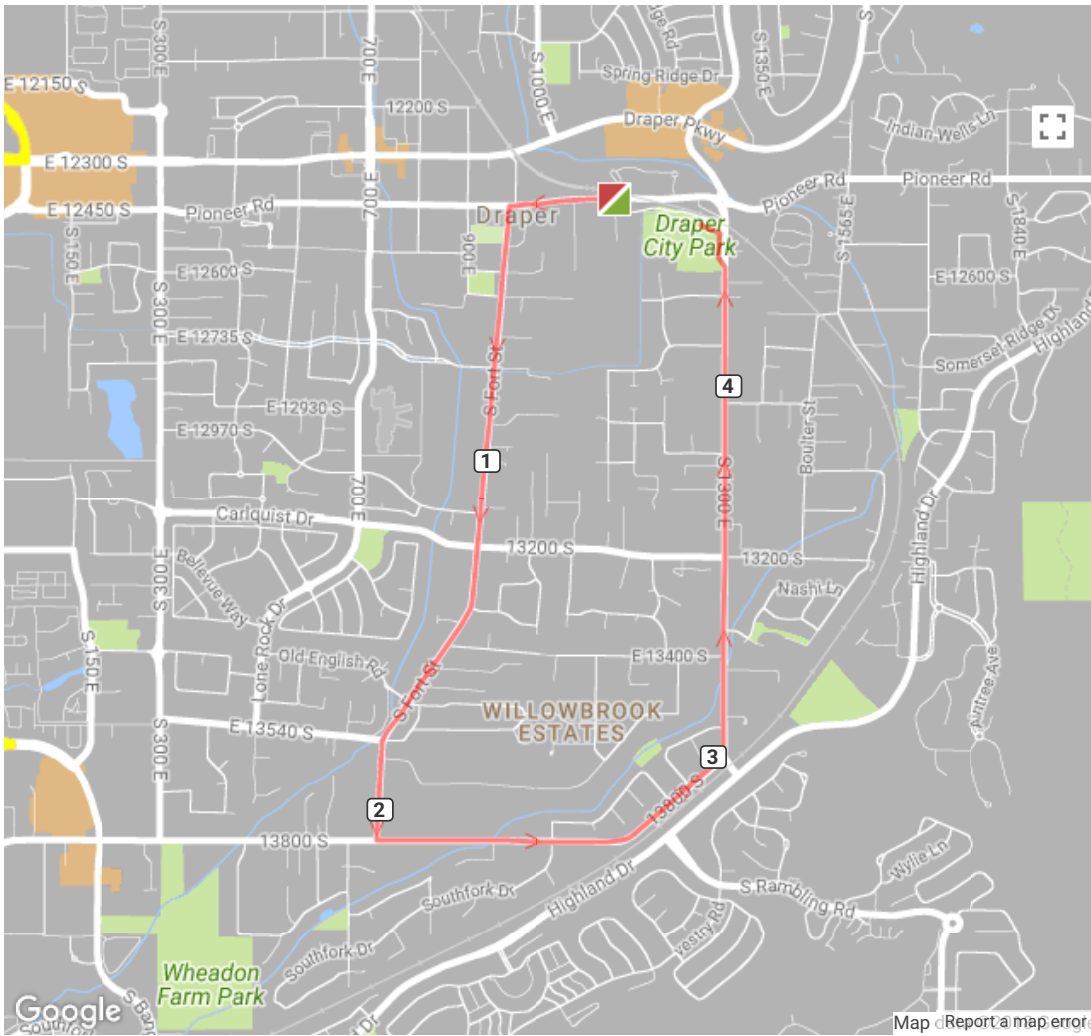

# mapometer - Library Loop

Distance  
**4.50 ml**

ascent  
**151 ft**

descent  
**154 ft**